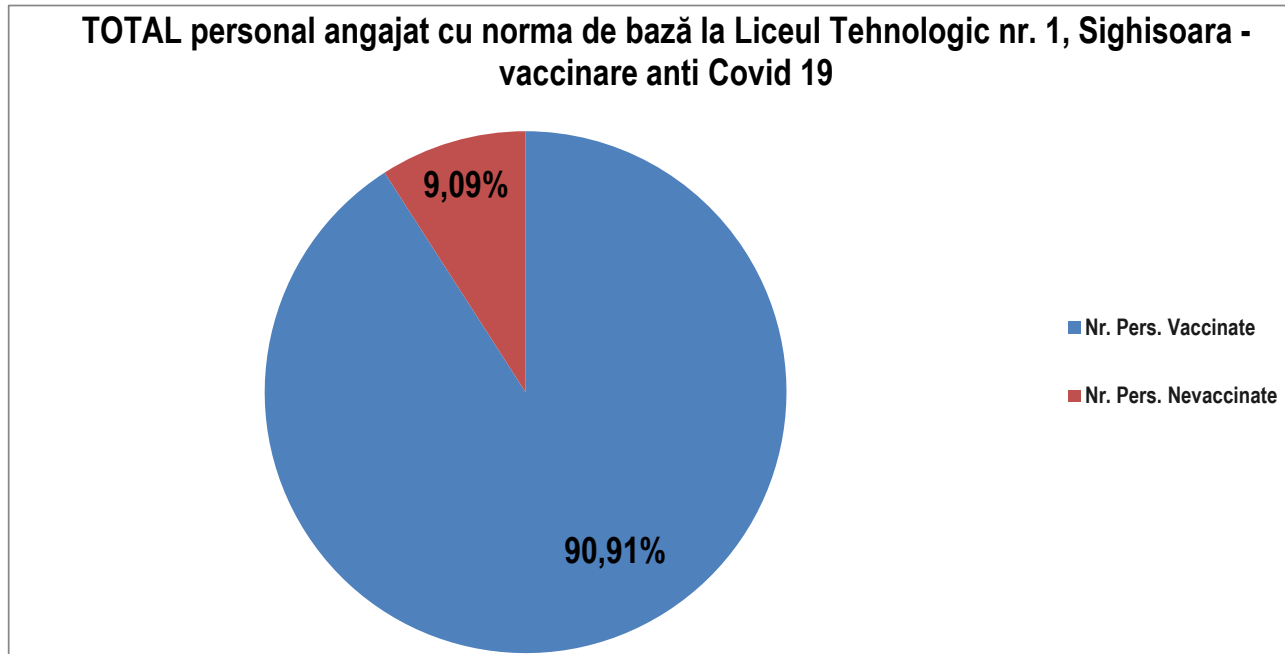

3. Personal angajat cu norma de bază la Liceul Tehnologic nr. 1 = personal didactic titular + personal didactic suplinitor + personal didactic pensionat + personal didactic asociat + personal didactic auxiliar + personal nedidactic = 55 persoane

Persoane vaccinate: 50
Persoane nevaccinate: 5

4. DOZA 3: Personal angajat = personal didactic titular + personal didactic suplinitor + personal didactic pensionat + personal didactic asociat + personal didactic auxiliar + personal nedidactic = 64 persoane

Persoane vaccinate cu doza 3: 28

Nr. Pers/Categorie personal	Personal didactic titular/ suplinitor/ asociat/ pensionat + personal didactic auxiliar + personal nedidactic
Nr. pers. vaccinate cu doza 3	28
%	43,75%
TOTAL	64

Director,
prof. Mihaela Tittes-Gherman

Director adjunct,
prof. Bianca Cioc