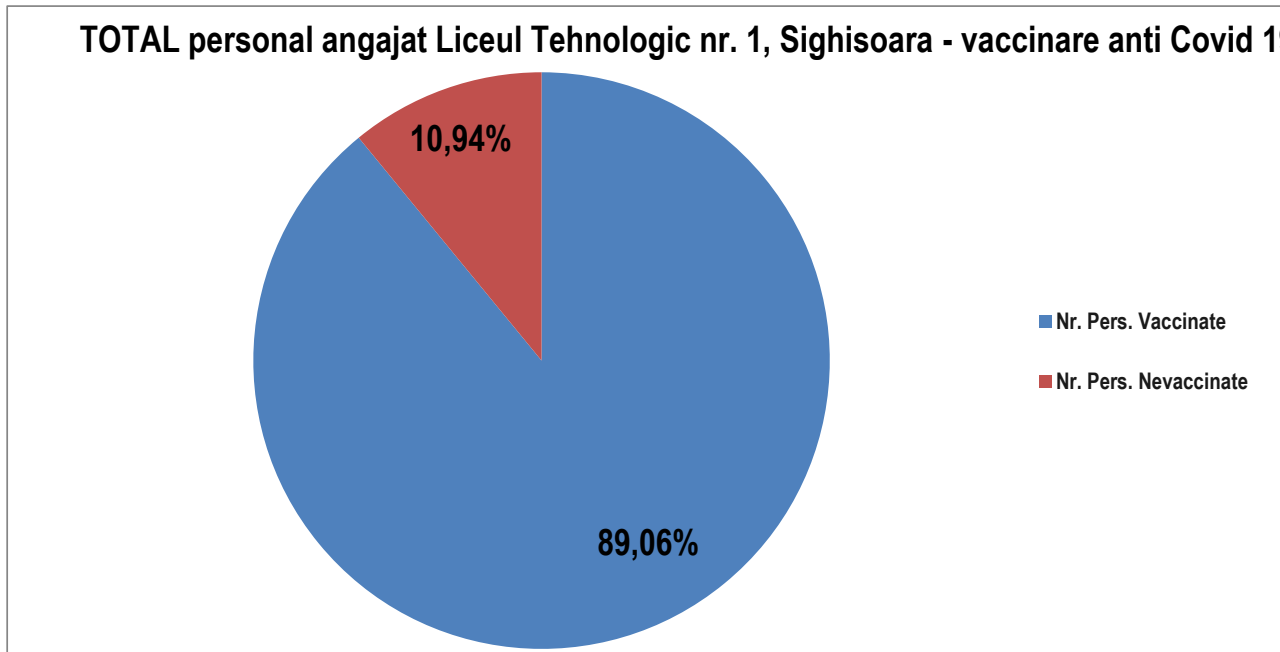

2. Personal angajat = personal didactic titular + personal didactic suplinitor + personal didactic pensionat + personal didactic asociat + personal didactic auxiliar + personal nedidactic = 64 persoane

Persoane vaccinate: 55
Persoane nevaccinate: 7