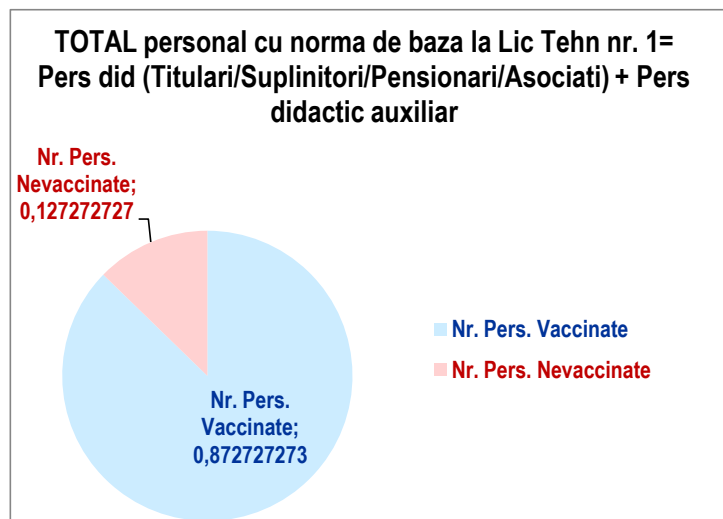

Persoane vaccinate: 41

Persoane nevaccinate: 1

2. Personal angajat = personal didactic titular + personal didactic-suplinitor + personal didactic-pensionar + personal didactic asociat + personal didactic auxiliar + personal nedidactic: 64 persoane

Persoane vaccinate: 55

Persoane nevaccinate: 9

3. Personal angajat cu norma de bază la Liceul Tehnologic nr. 1 = personal didactic titular + personal didactic-suplinitor + personal didactic-pensionar + personal didactic asociat + personal didactic auxiliar + personal nedidactic: 55 persoane

Persoane vaccinate: 48

Persoane nevaccinate: 7

4. DOZA 3-Personal angajat = personal didactic titular + personal didactic-suplinitor + personal didactic-pensionar + personal didactic asociat + personal didactic auxiliar + personal nedidactic: 64 persoane